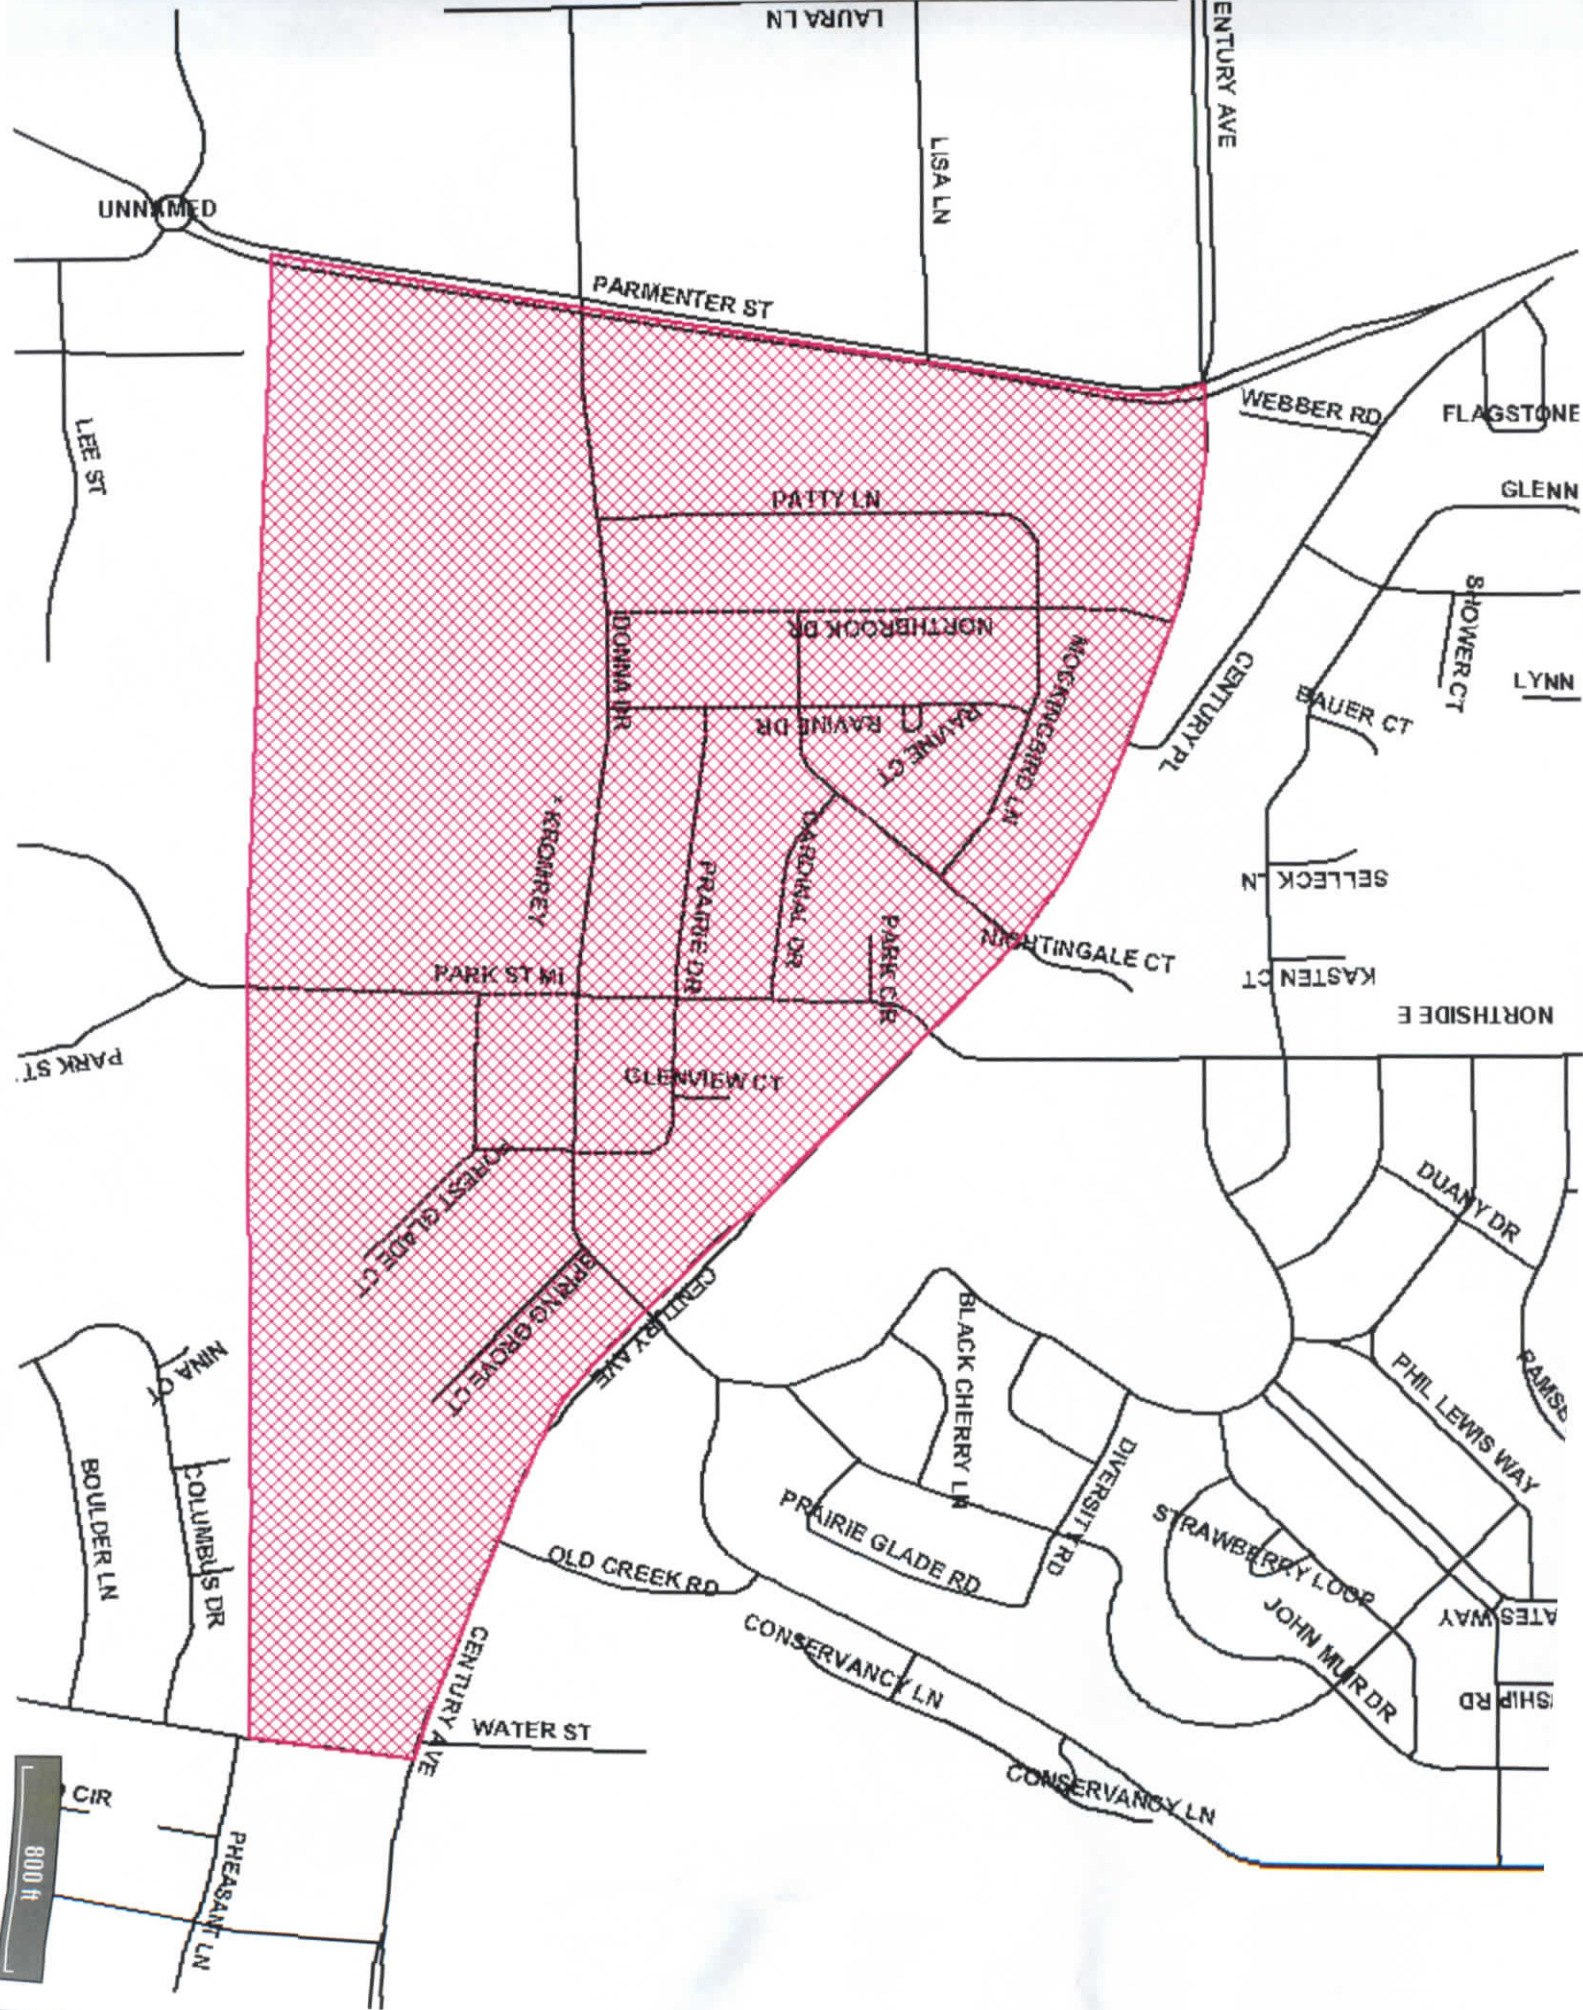

1/4 mi

UNNAMED

LAURA LN

LISA LN

ENTURY AVE

PARMENTER ST

WEBBER RD

FLAGSTONE

LEE ST

GLENN

PATTY LN

SHOWER CT

LYNN

NORTHBROOK DR

BAUER CT

DONNA DR

SHIP RD

OLD CREEK RD

PRAIRIE GLADE RD

STRAWBERRY LOOP

JOHN MURDR

WATER ST

CENTURY AVE

CONSERVANCY LN